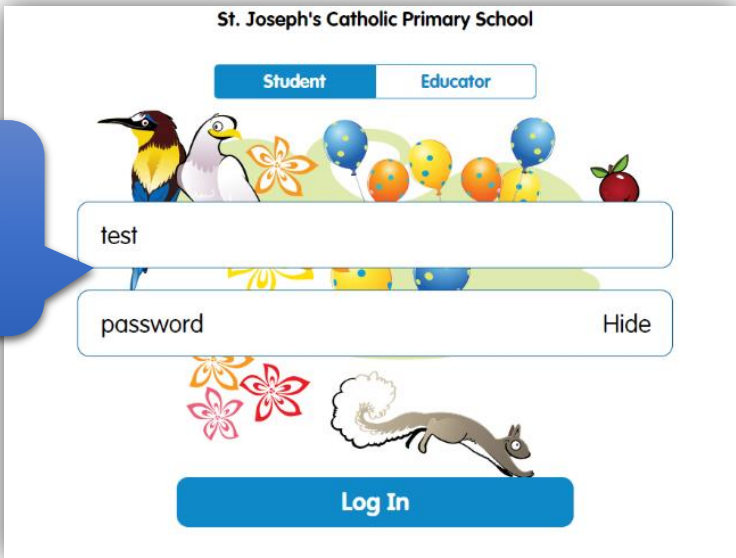

PC or Laptop Users

First time use or a new device:

In a web browser go to
www.lexiacore5.com

If the system may asks for a teacher
email address you can use:
tgrimshaw@st-jodag.bardaglea.org.uk

Children's usernames are:
knownname then first letter of surname
Password is the standard password

You should then see this screen
and YOU are ready to go!

Just 10mins a day, three
times a week will improve
your child's reading.

Tablet & iPad Users

Download the Lexia Core5 App from your App Store, then follow the same instructions above to log-on

System Requirements

Lexia Reading Core 5 System Requirements

Core 5 can be accessed on a **web browser, a tablet, or installed locally** on a computer.

Note: Thin clients, Citrix, Terminal Services/Remote Desktop, virtual machines, and other remote access or PC-sharing systems are not supported.